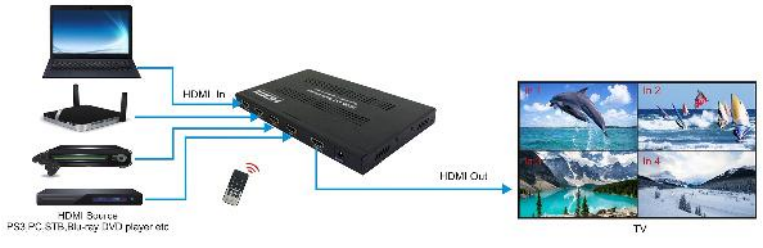

SPECIFICATIONS

Operating Temperature	0° to 40°C
Operating Humidity	5 to 90%RH (No Condensation)
HDCP	HDCP 1.4
Input Port	4 x HDMI (Female)
Output Port	1 x HDMI (Female)
Resolution	50Hz : 576i, 576p, 720P, 1080i, 1080P 60Hz : 480i, 480P, 720P, 1080P 30/25Hz : 1080P
Bandwidth frequency	4.95 Gbps (Max)
Transmission Distance	Input : 8m / Output : 15m-HDMI Cable / 26 AWG
Power consumption	7 Watts(Maximum)
Dimension (L x W x H)	190.4 x 113 x 17
Net Weight	480 g

Specifications are subject to change without notice. Mass and dimensions are approximate.

CONNECTION DIAGRAM

Wiring Diagram